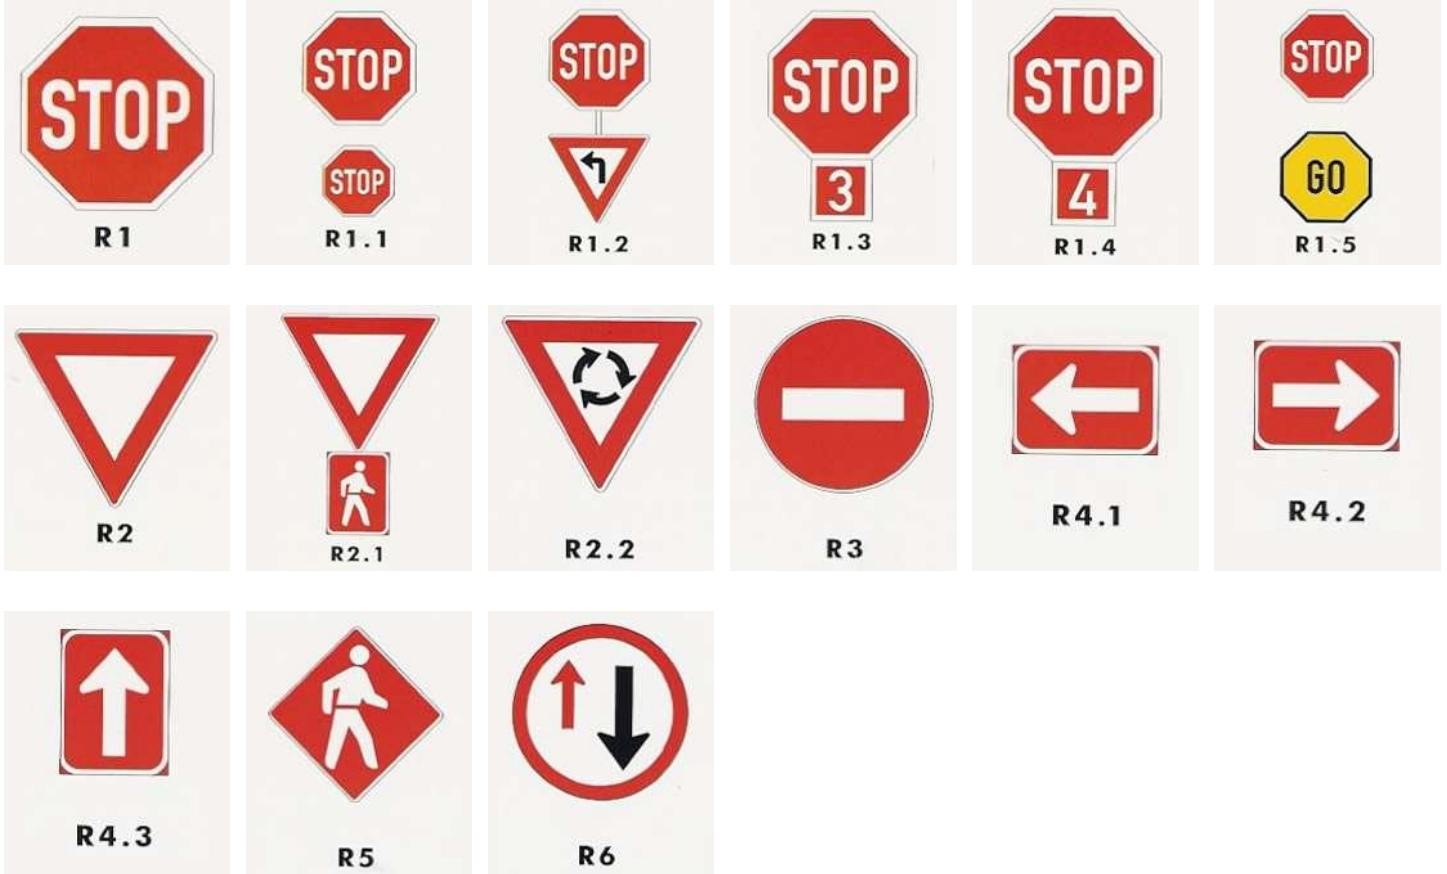

NEON

Road Sign Catalogue

Contents

01. Mandatory	01
02. Control	03
03. Danger	04
04. Prohibition	07

01. Mandatory

02. Control

03. Danger

Danger