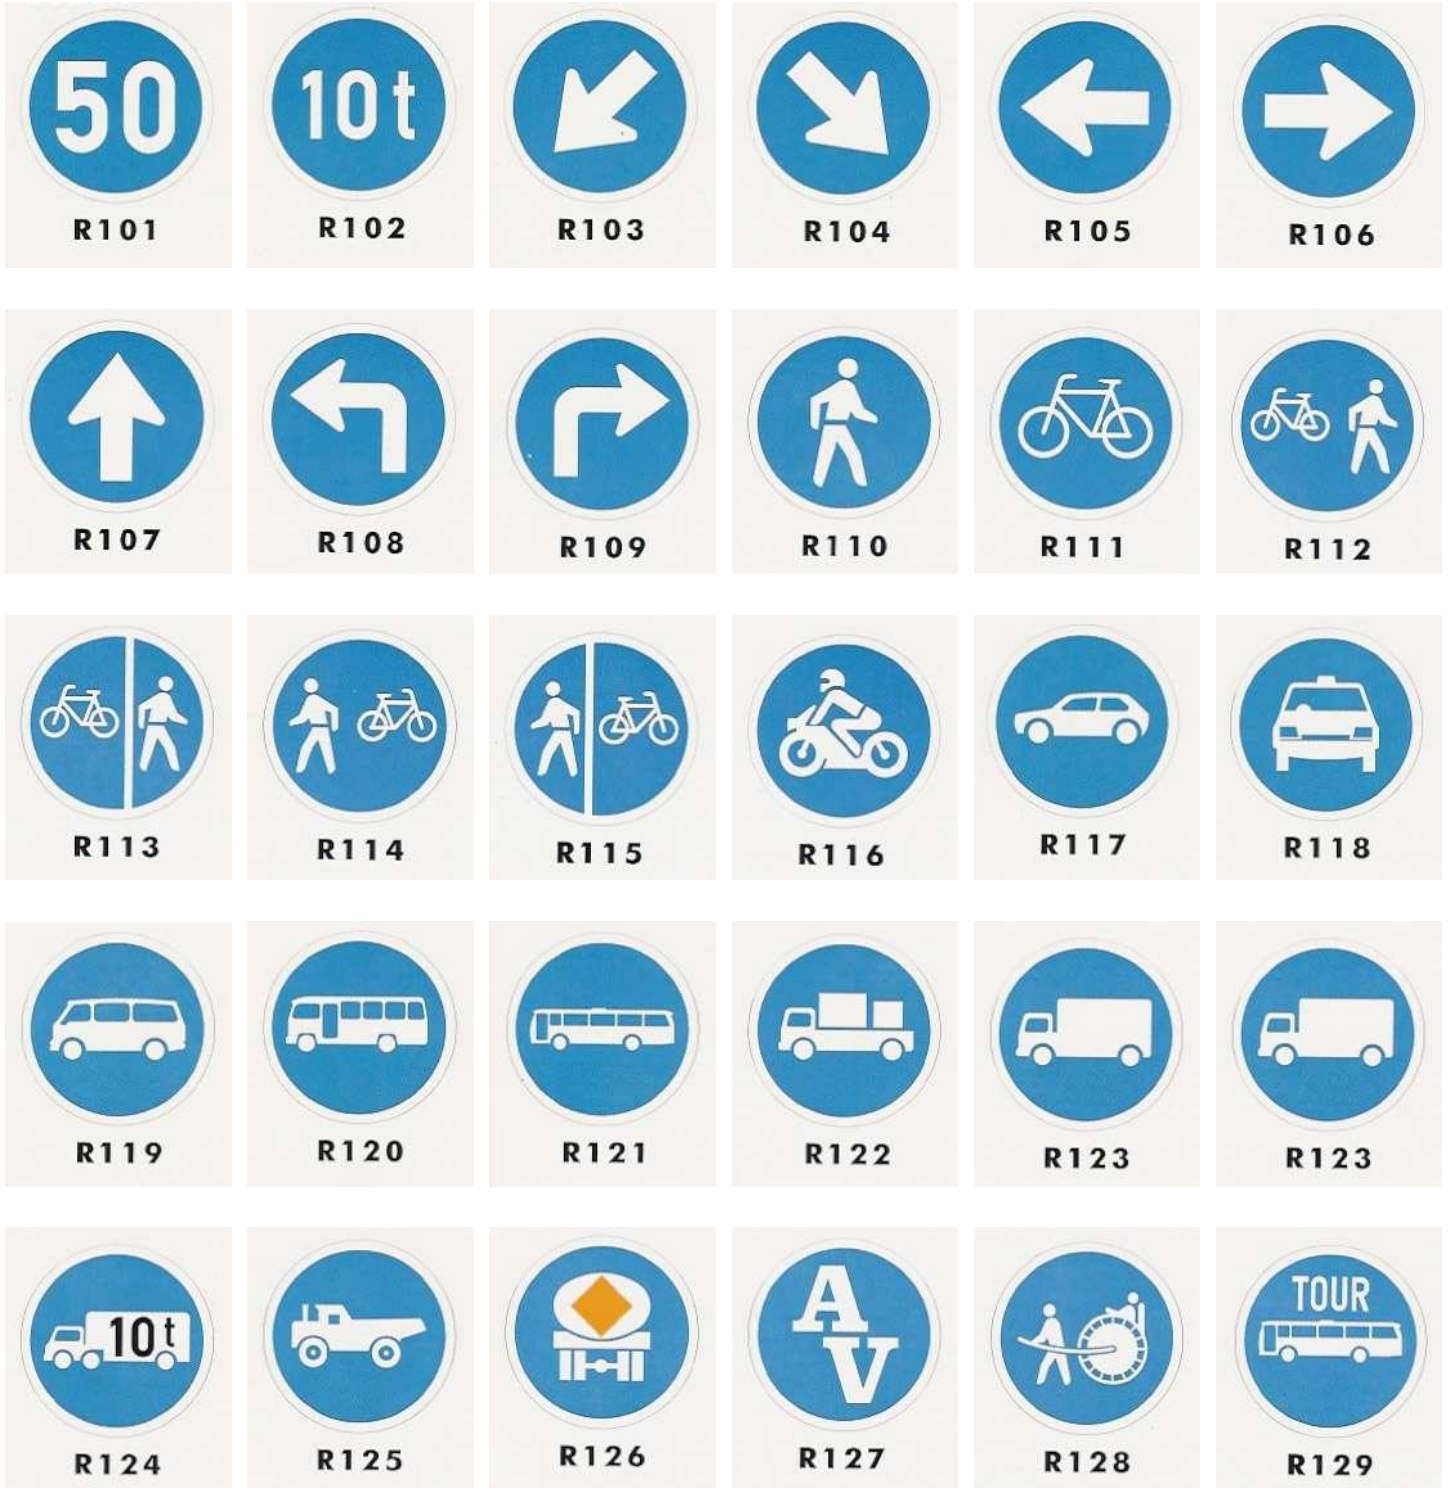

NEON

Road Sign Catalogue

Contents

01. Mandatory	01
02. Control	03
03. Danger	04
04. Prohibition	07

01. Mandatory

02. Control

03. Danger

Danger

W356

W357

W358

W359

Danger

04. Prohibition

Prohibition